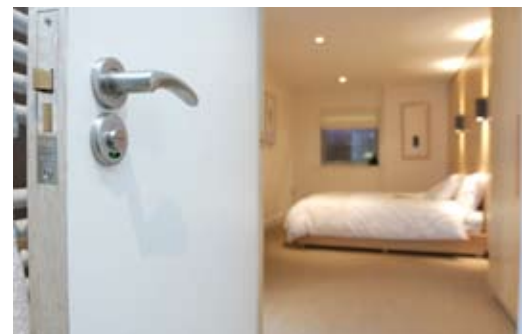

- 'V' Groove
- OR
- Inlay

- 'V' Groove
- OR
- Inlay

- 'V' Groove
- OR
- Inlay

- 'V' Groove
- OR
- Inlay