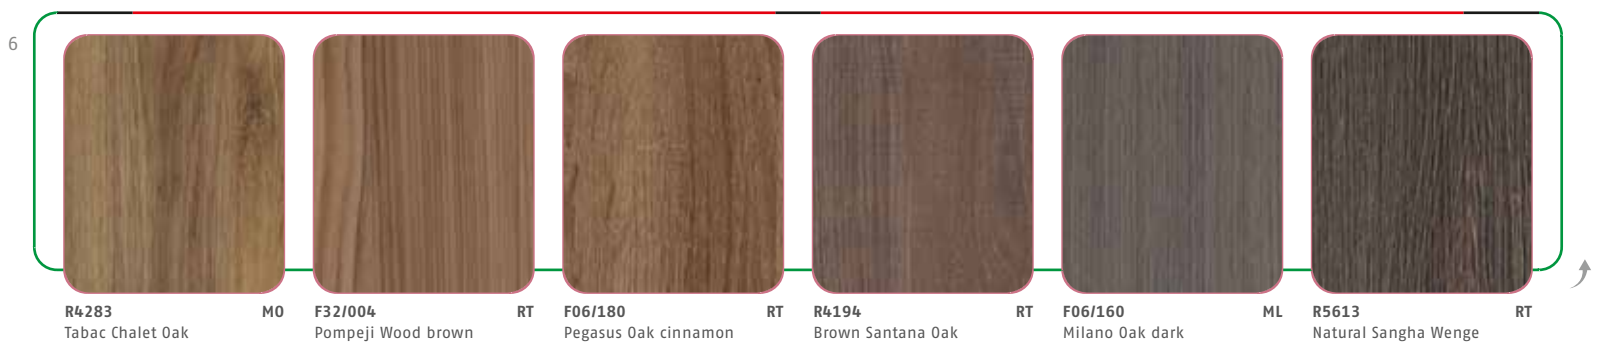

- Duropal-HPL in formats 2150 x 915 / 950 / 1050 / 1300 x 0.8 mm, 2350 x 1050 and 2350 x 1300 x 0.8 mm ex stock. HPL format 2800 x 2070 x 0.8 mm, certain decors available ex stock, balances are available via the dedicated production programme.
- Individual HPL lengths between 2050 and 5300 mm and other HPL thicknesses (including 2.0 mm) are possible on request.
- Door decors with the integrated hygiene protection microPLUS® can be supplied on request.
- Matching melamine faced decorative panels and HPL flat-bonded elements are available in the DST system, the Pfleiderer decor and surface texture combination.

## Individual – your special motif pressed in HPL

Use our 'Individual' programme to create your own design. This means we can give you all the creative options you need and fulfil them by using the latest digital print technology. Now you can create your own picture, using 'Individual' to express your ideas.