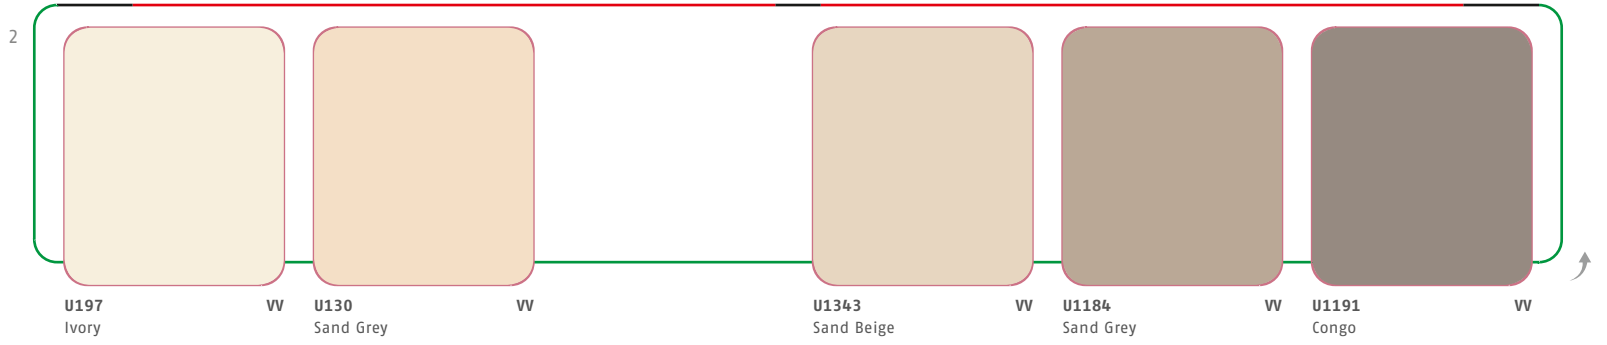

- Duropal-HPL in formats 2150 x 915 / 950 / 1050 / 1300 x 0.8 mm, 2350 x 1050 and 2350 x 1300 x 0.8 mm ex stock. HPL format 2800 x 2070 x 0.8 mm, certain decors available ex stock, balances are available via the dedicated production programme.
- Individual HPL lengths between 2050 and 5300 mm and other HPL thicknesses (including 2.0 mm) are possible on request.
- Door decors with the integrated hygiene protection microPLUS® can be supplied on request.
- Matching melamine faced decorative panels and HPL flat-bonded elements are available in the DST system, the Pfleiderer decor and surface texture combination.

## Individual – your special motif pressed in HPL

Use our 'Individual' programme to create your own design. This means we can give you all the creative options you need and fulfil them by using the latest digital print technology. Now you can create your own picture, using 'Individual' to express your ideas.