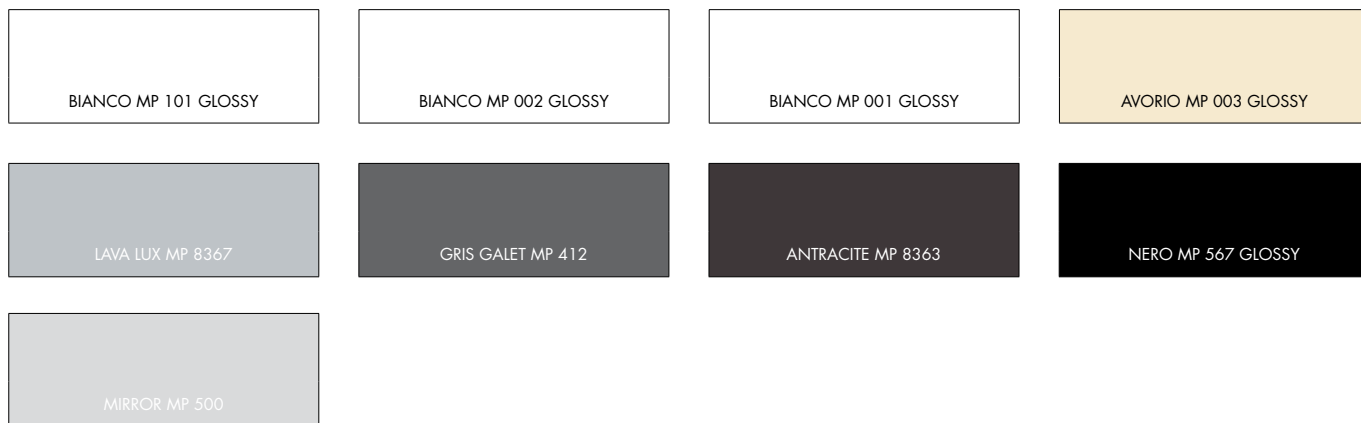

Only on request

MIRROR

Size available mm:
1023 x 3050

PIET

Super matt

ACRYL-GLASS

Other colors only on request

PALUDET MARIO & C. s.n.c.