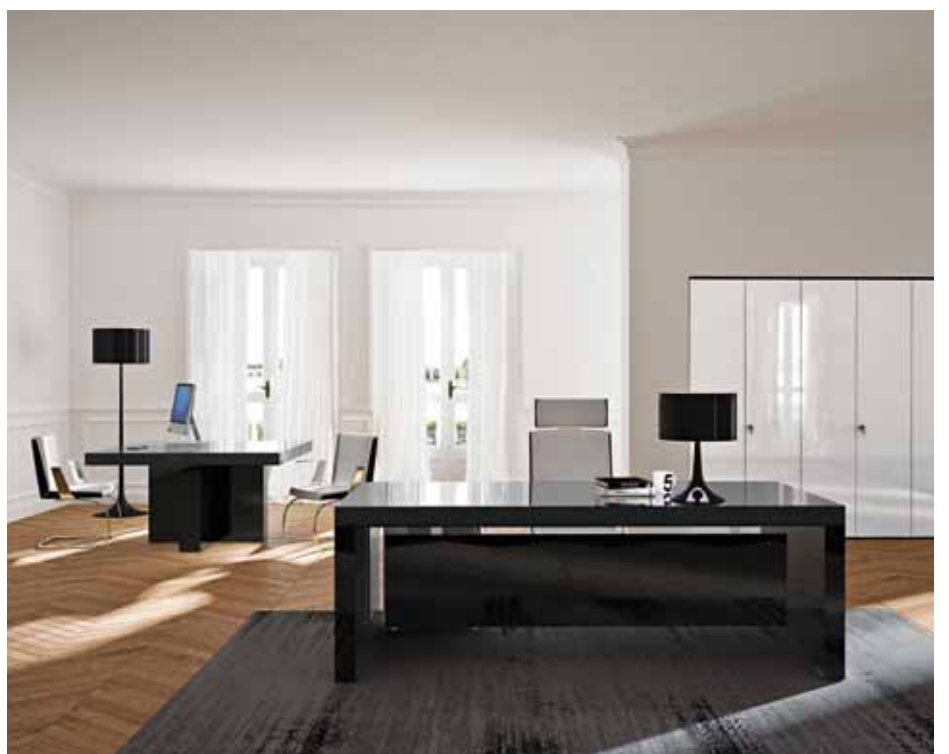

PALUDET MARIO

WOOD ELEMENTS & HIGH GLOSS PANELS

ACRYL-VISION

The achieved unique high and depth glossy brilliance beside the increasingly demands in MATT FINISHING colours is the result of our skills and experiences and a selected thick acrylic foil.