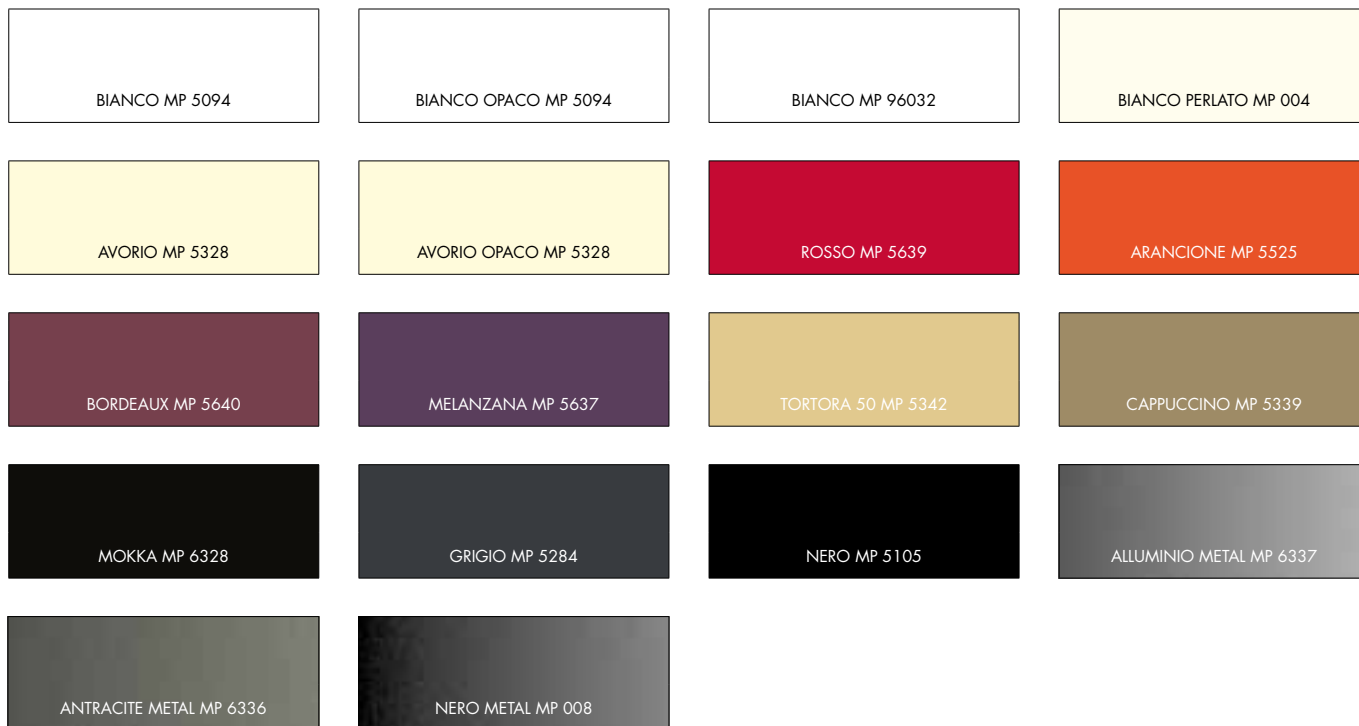

ACRYL-GLASS

ACRYL-VISION

ACRYL-VISION AND METALLIZED

Size available mm:
1300 x 2800 - 1300 x 3760

Only on request

MIRROR

ACRYL-VISION ANTI SCRATCH

Size available mm:
1220 x 2800 - 1220 x 3760