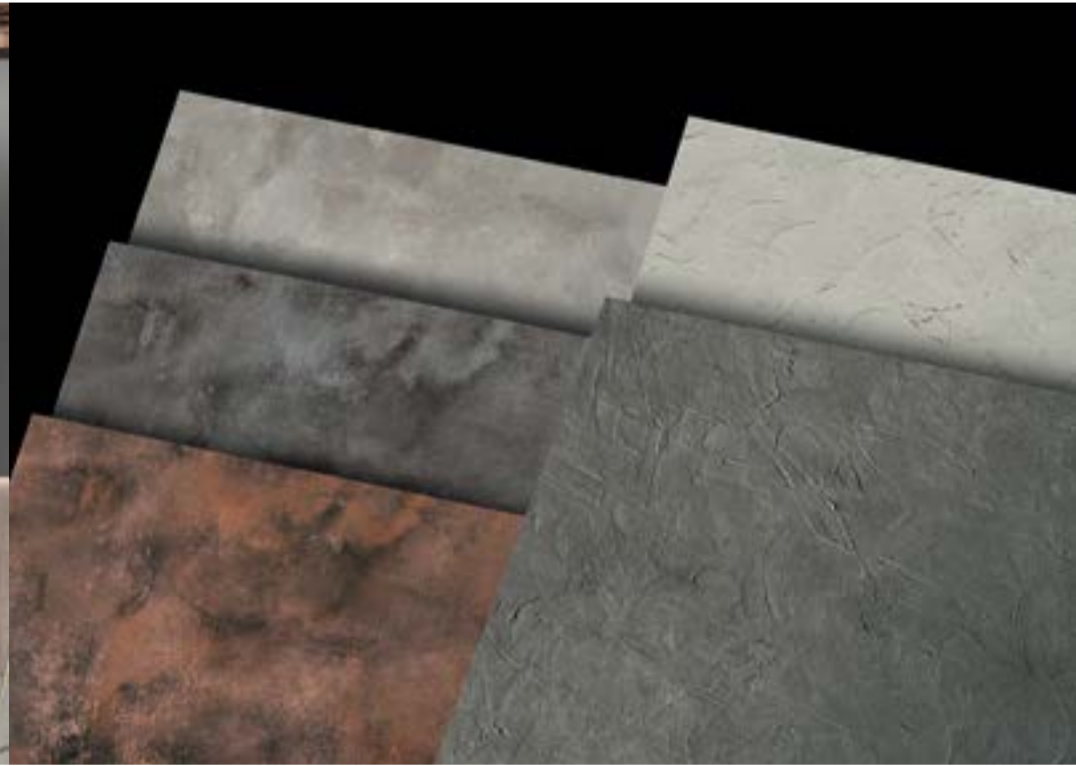

# MEET OUR SOFT TOUCH SUPER MATTE

AVAILABLE ON BOTH SIDES

VISIT US DURING KBB FAIR IN BIRMINGHAM, UK

## EXCLUSIVE AND UNIQUE HIGH QUALITY LACQUERED BOARDS

**Super Matte** is one of the latest tendencies in design and fashion. **Oneskin Inspiring Panels** has implemented innovative and truly unique production technologies for Super Matte Lacquering.

Our range of exclusive **Super Matte** finishes is one of the widest in the market, combining crucial physical with mechanical characteristics, which until now weren't possible to achieve in one sole product: Astonishing warm, pleasant

and natural feeling, being simultaneously highly resistant to scratch and abrasion. Fingerprints free and shining spots free.

**Soft Touch Super Matte panels** maintain the highest resistance to various chemical products and substances, as well to extreme environments (dry and wet heat, water steam, cold check). Color stability and light fastness assure long time usage.