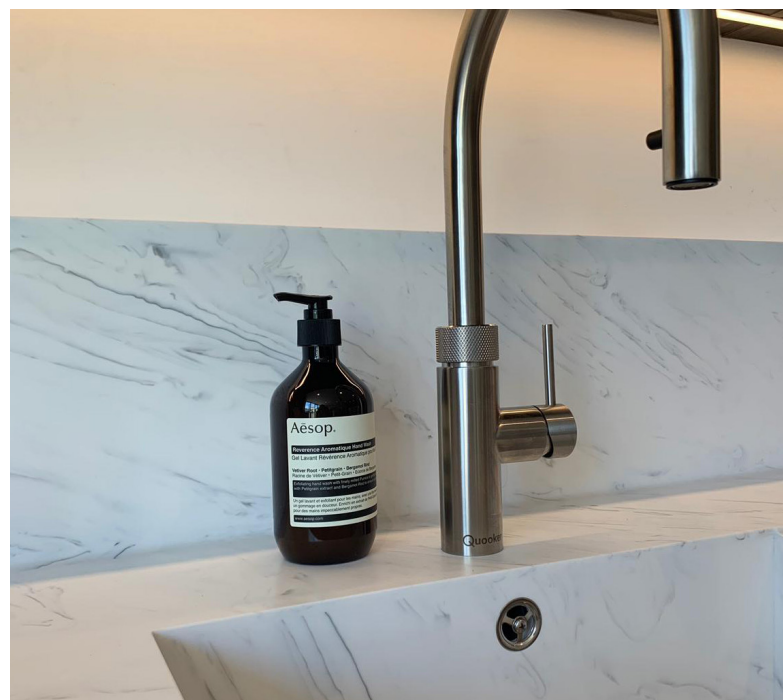

MEGANITE®
Acrylic Solid Surface

CASE STUDY
Crouch Design

Crouch Design specializes in traditional and contemporary kitchens and other interior spaces. Based in Esher, Surrey in the south east of England, their comprehensive showroom features traditional and contemporary kitchen displays. Crouch Design have extensively used kitchen surfaces in natural marble and quartz, Meganite Movement collection has given them the opportunity to offer this natural look with all the benefits of seamless solid surface. They chose **Meganite Mt. Carrara M007** for a new kitchen showroom display featuring a matching seamless sink with stainless steel base together with recessed drainer area.

Find out more on www.crouchdesign.co.uk.

SHARE YOUR IMAGES:
#meganite

Find Out What's New:
www.meganite.com