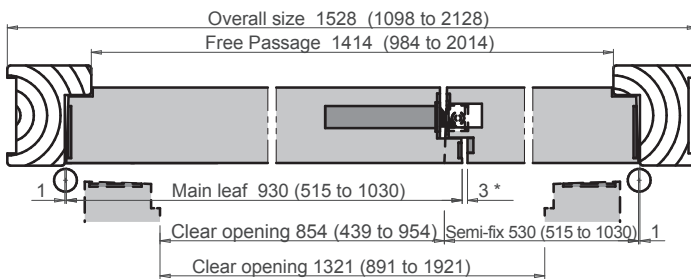

35dB_{as single leaf} 34dB_{as double leaf}

EI60 (FD60)
(EITHER SIDE - EFFECTIS 13-A-683 - EFFECTIS 13-A-871)

Smoke Seal (S_s Classification)
(EN 13501-2/BS EN 1634-3)

400x300

Ø360

1200x200

1200x300

1200x400

750x200

750x200
700x200

750x200
500x200

DISTRIBUTED BY ARNOLD LAVER
www.huet-doors.co.uk

Arnold Laver

www.laver.co.uk

EUROFLAM E160 35 (single and double leaf)

TIMBER FIRE-RATED DOORSETS

All sizes are in mm

Meeting stiles available

Square edge

Rebated meeting stiles

Rebated meeting stiles with or without locking device

Rebated meeting stiles "Emergency exit" with or without locking device according to EN1125