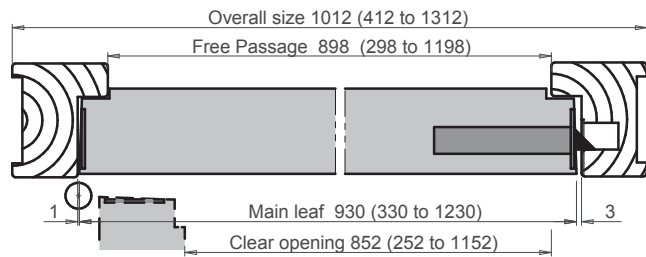

750x200

750x200
700x200

750x200
500x200

DISTRIBUTED BY ARNOLD LAVER
www.huet-doors.co.uk

Arnold Laver

www.laver.co.uk

EUROFLAM E160 35 (single and double leaf)

TIMBER FIRE-RATED DOORSETS

All sizes are in mm

Meeting stiles available

Square edge

Rebated meeting stiles

Rebated meeting stiles with or without locking device

Rebated meeting stiles "Emergency exit" with or without locking device according to EN1125