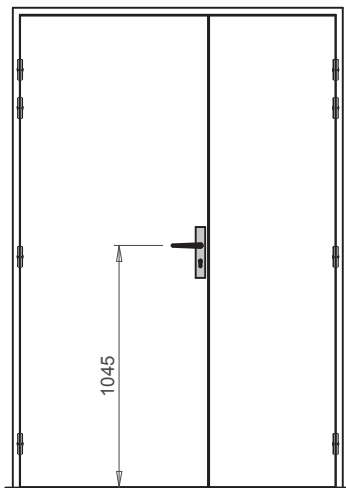

750x200

750x200
700x200

750x200
500x200

DISTRIBUTED BY ARNOLD LAVER
www.huet-doors.co.uk

Arnold Laver

www.laver.co.uk

EUROFLAM E160 35 (single and double leaf)

TIMBER FIRE-RATED DOORSETS

All sizes are in mm

Meeting stiles available

Square edge

Rebated meeting stiles

Rebated meeting stiles with or without locking device

Rebated meeting stiles "Emergency exit" with or without locking device according to EN1125