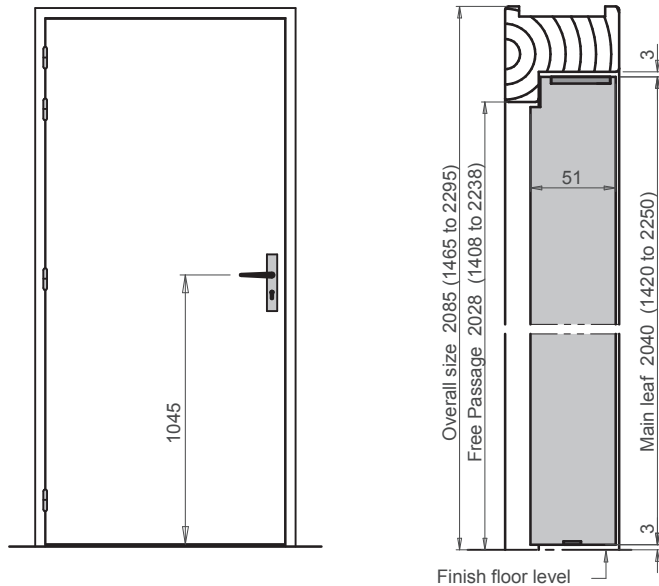

35dB_{as single leaf} 34dB_{as double leaf}

EI60 (FD60)
(EITHER SIDE - EFFECTIS 13-A-683 - EFFECTIS 13-A-871)

Smoke Seal (S_s Classification)
(EN 13501-2/BS EN 1634-3)

400x300

Ø360

1200x200

1200x300

1200x400

750x200

750x200
700x200

750x200
500x200

DISTRIBUTED BY ARNOLD LAVER
www.huet-doors.co.uk

Arnold Laver

www.laver.co.uk

EUROFLAM E160 35 (single and double leaf)

TIMBER FIRE-RATED DOORSETS

All sizes are in mm

Meeting stiles available

Square edge

Rebated meeting stiles

Rebated meeting stiles with or without locking device

Rebated meeting stiles "Emergency exit" with or without locking device according to EN1125