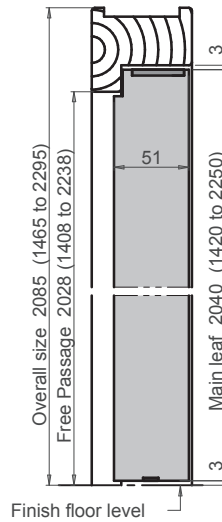

35dB_{as single leaf} 34dB_{as double leaf}

EI60 (FD60)
(EITHER SIDE - EFFECTIS 13-A-683 - EFFECTIS 13-A-871)

Smoke Seal (S_s Classification)
(EN 13501-2/BS EN 1634-3)

400x300

Ø360

1200x200

1200x300

1200x400

All sizes are in mm

Meeting stiles available

Square edge

Rebated meeting stiles

Rebated meeting stiles with or without locking device

Rebated meeting stiles "Emergency exit" with or without locking device according to EN1125