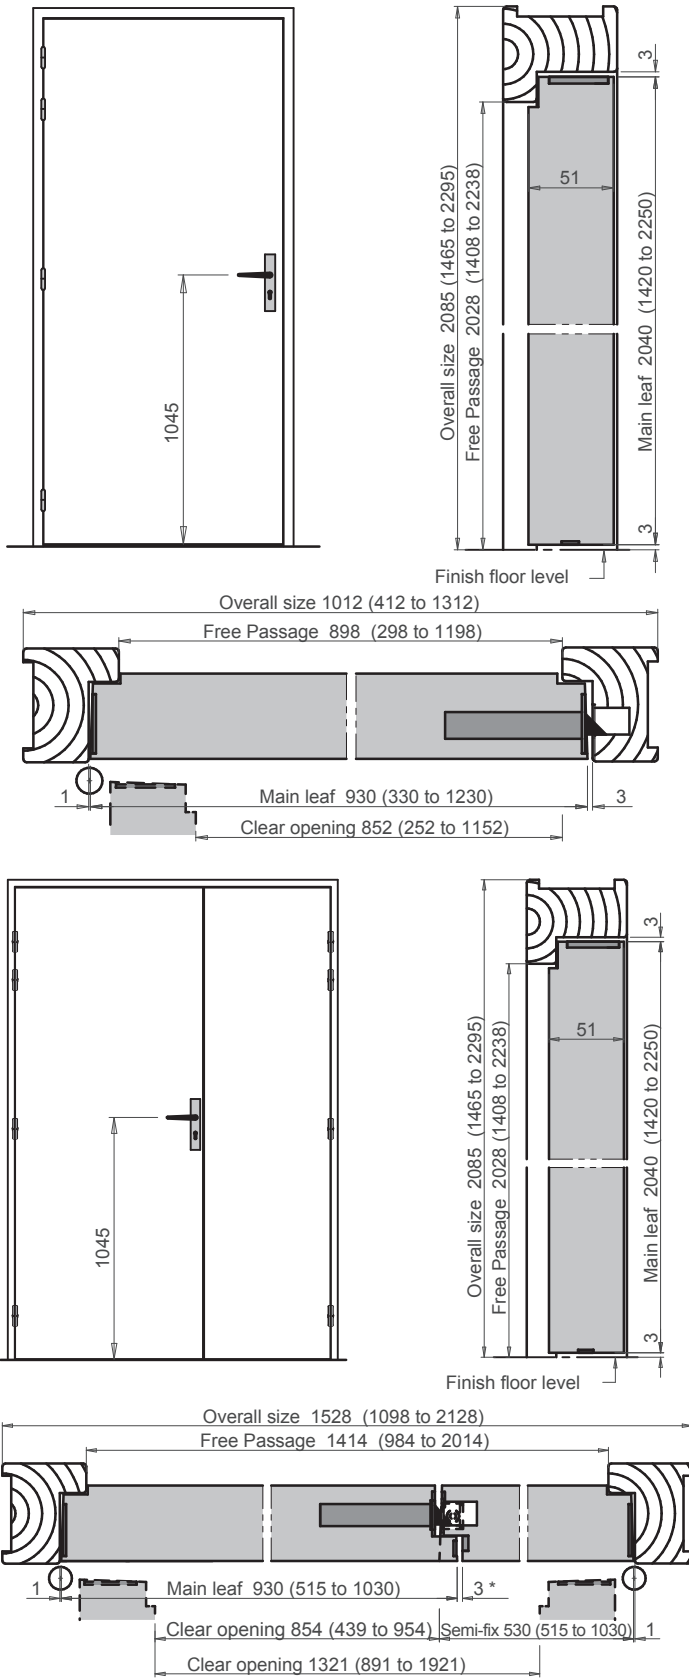

EUROFLAM EI60 (single and double leaf)

TIMBER FIRE-RATED DOORSETS

DOOR LEAF

- Huet solid timber core.
- Thickness: 51mm hardwood stiles all round

DOOR FRAME

- Hardwood
- Rebated monoblock frame
- Variety of widths
- Extension linings available
- Frame can be lacquered, stained or varnished
- Frame can be wrapped with wood veneer to match door leaf facings

CHOICE OF DOOR FACINGS

- Primed
- Wood veneers
- Laminated
- White paint finish + other colour available by request
- Grooved to a wide choice of standard and bespoke finishes

IRONMONGERY

- 3 or 4 lift-off hinges - 160 x 70mm black or chrome-plated
- Cut-outs/mortices are available to suit a variety of locks and handles
- Cut-outs/mortices are available to suit a large choice of electromagnetic lock
- Spy hole
- Concealed door closer available: DORMA ITS96
- Electric striking plate (available on single leaf)
- Factory fitted Emergency exit locks:
 - Vachette D45 emergency exit device
 - Emergency exit push bar selection
- Doors can be held in open position using electro-magnetic device. In the event of a fire, doors will assume closed position

EI60 (FD60)
(EITHER SIDE - EFFECTIS 13-A-683 - EFFECTIS 13-A-871)

35dB as single leaf **34dB** as double leaf

Smoke Seal (S_s Classification)
(EN 13501-2/BS EN 1634-3)

400x300

Ø360

1200x200

1200x300

1200x400

All sizes are in mm

Meeting stiles available

Square edge

Rebated meeting stiles

Rebated meeting stiles with or without locking device

Rebated meeting stiles "Emergency exit" with or without locking device according to EN1125