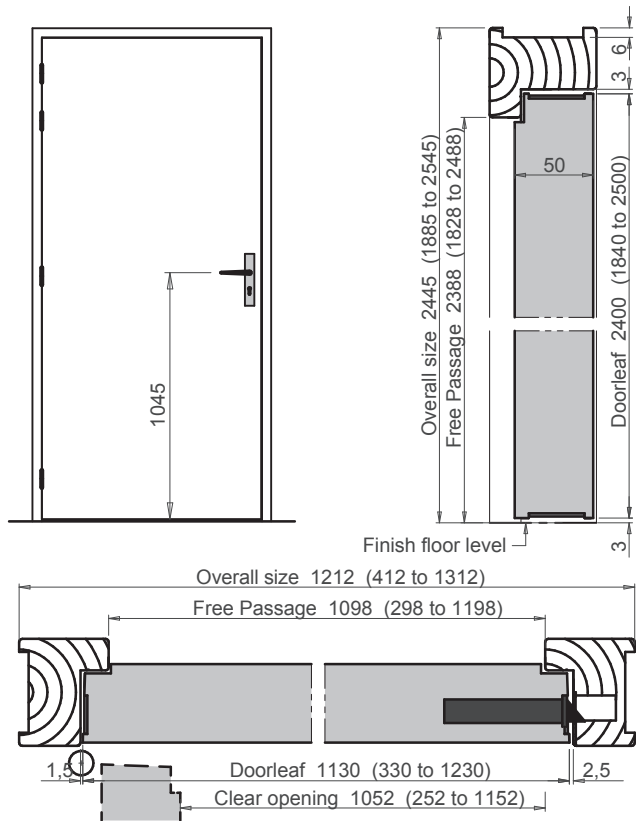

CHOICE OF DOOR FACINGS

- Primed
- Wood veneers
- Laminated
- White paint finish + other colour available by request
- Grooved to a wide choice of standard and bespoke finishes

IRONMONGERY

- 4 lift-off hinges - 140 x 70mm mild or stainless steel
- Cut-outs/mortices are available to suit a variety of locks and handles
- Electric striking plate (available on single/double leaf)
- Concealed door closer available: DORMA ITS96
- Factory fitted Emergency exit locks:
 - Vachette D45 emergency exit device
 - Emergency exit push bar selection
- Doors can be held in open position using electro-magnetic device. In the event of a fire, doors will assume closed position

PERIMETER SEALS

- Intumescent seals factory fitted (within the frame or leaf)

EI30 (FD30)
(EITHER SIDE - CSTB RS12-109/A - CSTB RS12-109/B)

400x300

Ø360

1200x200

1200x300

1200x400

750x200

750x200
700x200

750x200
500x200

1450x200

1650x200

DISTRIBUTED BY ARNOLD LAVER
www.huet-doors.co.uk

Arnold Laver

www.laver.co.uk

EUROFLAM EI30 XXL (single and double leaf)

TIMBER FIRE-RATED DOORSETS

All sizes are in mm

Meeting stiles available

Square edge

Rebated meeting stiles with or without locking device

Rebated meeting stiles "Emergency exit" with or without locking device according to EN1125