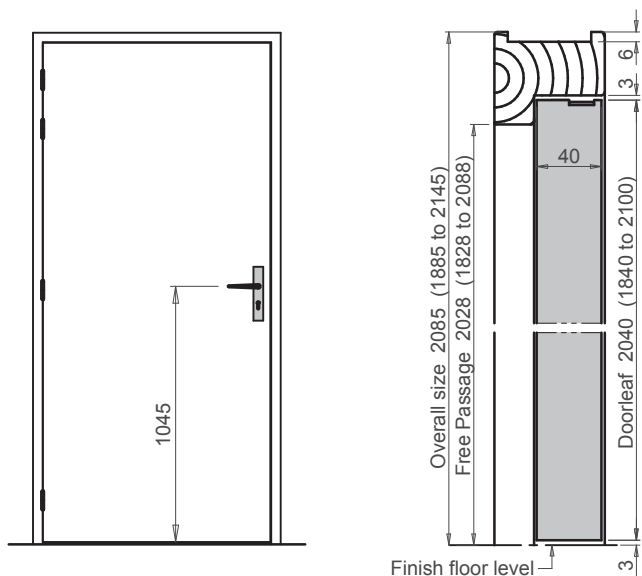

EUROFLAM EI30 (single and double leaf)

TIMBER FIRE-RATED DOORSETS

All sizes are in mm

Meeting stiles available