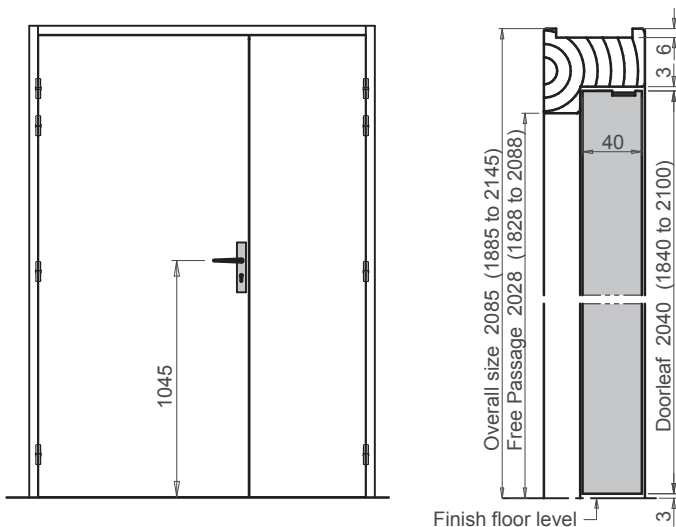

1200x200

1200x300

1200x400

750x200

750x200
700x200

750x200
500x200

1450x200

1650x200

EUROFLAM EI30 (single and double leaf)

TIMBER FIRE-RATED DOORSETS

All sizes are in mm

Meeting stiles available

Square edge

Rebated meeting stiles

Rebated meeting stiles and acoustic seals

DISTRIBUTED BY ARNOLD LAVER
www.huet-doors.co.uk