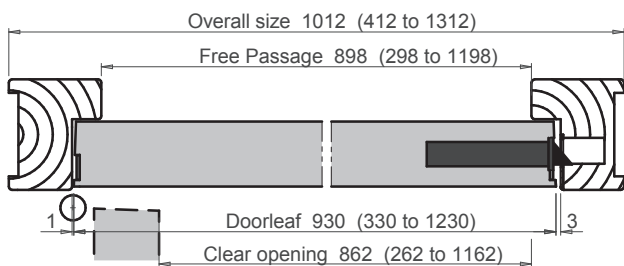

EUROFLAM EI30 (single and double leaf)

TIMBER FIRE-RATED DOORSETS

All sizes are in mm

Meeting stiles available

Square edge

Rebated meeting stiles

Rebated meeting stiles and acoustic seals

DISTRIBUTED BY ARNOLD LAVER
www.huet-doors.co.uk