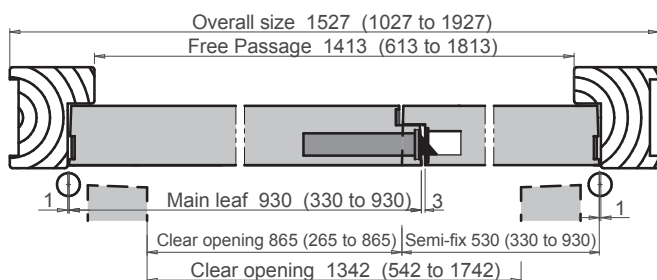

1200x200

1200x300

1200x400

750x200

750x200
700x200

750x200
500x200

1450x200

1650x200

EUROFLAM EI30 (single and double leaf)

TIMBER FIRE-RATED DOORSETS

All sizes are in mm

Meeting stiles available

Square edge

Rebated meeting stiles

Rebated meeting stiles and acoustic seals

DISTRIBUTED BY ARNOLD LAVER
www.huet-doors.co.uk