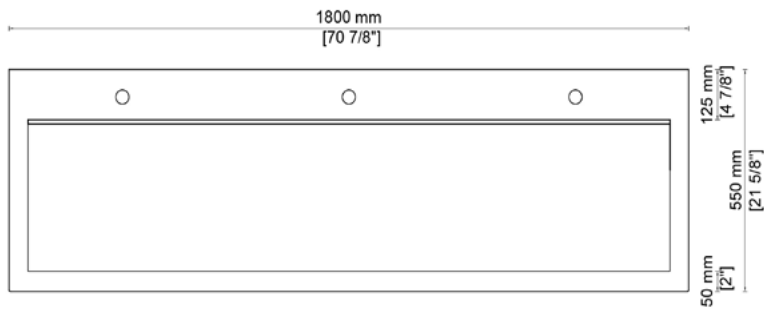

Installation Type:

W wallmount

TF-003

Other sizes available