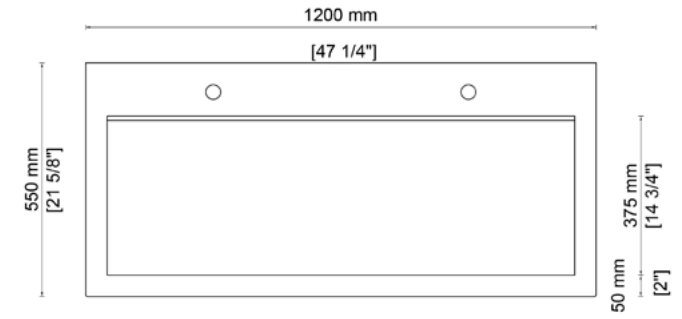

Installation Type:

W wallmount

TF-002

Other sizes available