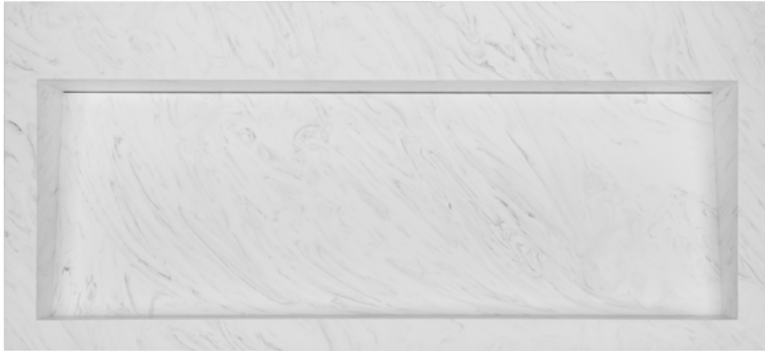

TROUGH COLLECTION

The Trough Collection has specially taken into consideration the edges. We made inside edges rounded to limit dirt buildup. This design instantly makes the whole sink more hygienic. We also included matching back wall support as a design option for a seamless integration and continuous design.

- All trough collection comes with wallmount installation kit.
- Installers to complete tap hole.
- Further technical information is available at meganite.com

TF-003 Sink in M007
Mt. Carrara

Installation Type: