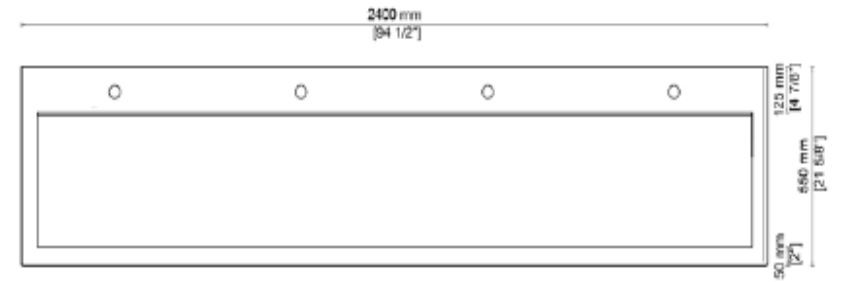

Other sizes available